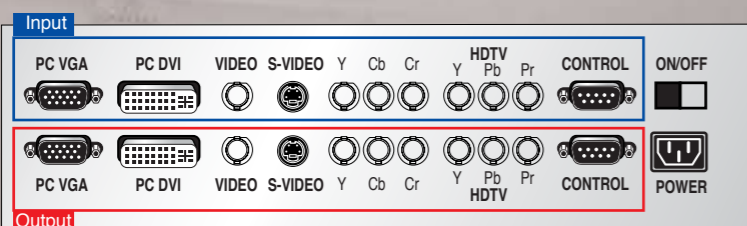

1. PC(RGB) GRAPHIC

- 75Ω, 0.7V-p-p, D-Sub 15-Pin, (up to WUXGA at 60Hz)

2. PC(DVI) GRAPHIC

- PC Digital Interface, DVI-D, (up to WUXGA at 60Hz)

3. Composite VIDEO

- 75Ω, 1Vp-p, BNC, (NTSC/PAL/SECAM)

4. S-VIDEO

- 75Ω, 1Vp-p, Mini-DIN, (NTSC/PAL/SECAM)

5. Composite VIDEO

- 75Ω, 1Vp-p, BNC, (NTSC/PAL/SECAM)

6. HDTV-Ready

- 75Ω, 1Vp-p, BNC, (up to FULL HD)

7. RS-232C (Loop-Back)

- 9P DIN Jack, RS-232C Control Output

8. Power

- AC 100/200 Volts (50/60Hz), Auto Selectable

고선명 고화질 대화면의 MPDP 방식

- 고품질의 디지털 회로 설계
- 전용 Digital Processor 채택
- Image Interpolation
- No Frame Skip(Tear)
- PC(RGB) 전용 입/출력 단자
- 비디오 전용 입/출력 단자
- R/S-232C 통신 Port지원
- 전용 소프트웨어에 의한 편리한 제어 기능

RS-232C control function

- Power (on/off)
- Input select(Video, RGB, S-Video, DVI/ PC)
- Zoom(up/down)
- Auto adjust, ID Select, Clear
- Picture
  Contrast / brightness/ sharpness/ color/ tint/ color temperature/white balance /picture mode/noise reduction /Gamma/Low tone/Color tune
- Image adjust
  V-position/H-position/V-height/H-width,/Fine picture,/Picture adjustment/Auto Picture(on/off), aspect mode

Other Function

- Motion compensated 3D Scan converter (NTSC, PAL, 480i, 576i, 525i, 625i, 720p, 1080i)
- 2-3 pull down converter (film Mode) (NTSC, 480i, 525i, 1080i)
- 2-2 pull down converter (film Mode) (PAL, 576i, 626i, NTSC, 480i, 525i)
- 3-D deinterlacing
- Scaling (Nonlinear or linear)
- Digital zoom Function : (100~900% selectable)
- Self diagnosis /Image burn reduction tool : Orbiter (Auto 1, 2 / Manual), Screen wiper, White, Inverse, PLE LOCK1~3)
- Color temperature select : high / mid /mid low/low
- Control lock
- Auto picture
- Low tone
- Auto ID
- Programmable timer
- Gamma correction(4 mode)

* Input & output terminals are added in case of monitor.
* The specifications and design are subject to without notice.
* Product color may vary due to printing procedure