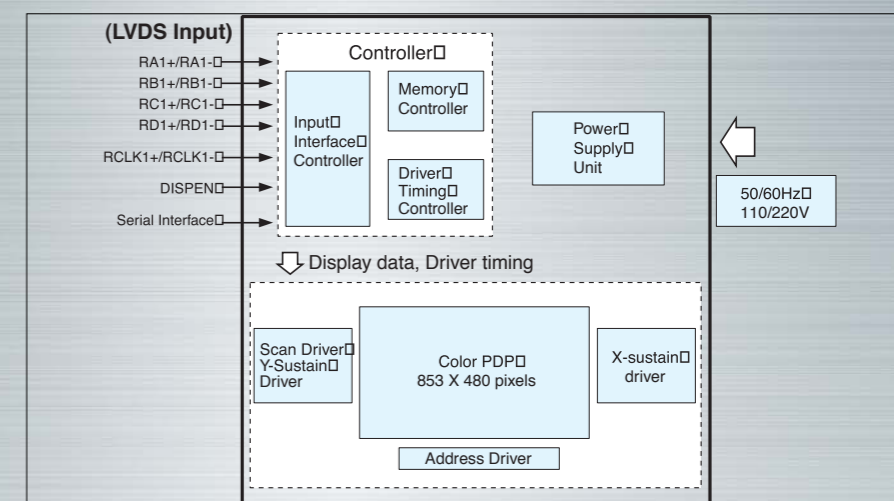

PDP Plank block diagram

Innovative and the most competitive Solution for the Indoor Large Display Market

- -Innovative commercial Display Device superior to Multi-Cubes and Single PDP
- -High Performance Display Device with competitive price Superior Performance, but lower price than Multi-Cube system
- -Overcoming the limitation of current Single PDP Tiling infinitely for various shape and size

M-PDP is designed to provide larger display for advertising, monitoring and controlling. M-PDP is a super thin & digital multi-display developed by ORION PDP leading-edge digital technology. ORION PDP M-PDP is tailored to facilitate functionalities and make your business environment more efficient for a large place and digital era. More than 4 planks are combined into a huge PDP display with thinnest seam. This is the representative character - infinitely expandable.