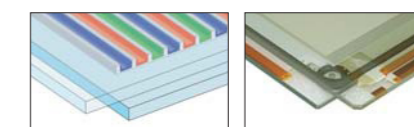

The newest developed edge structure allows for impressive reduction between screen. Picture can now appear as one complete image. Conventional PDP has its pad connected to circuit on the 3 or 4 sides of non-luminant area of front side of panel. Therefore they have more than 100mm seam between panels.

- See the comparison between M-PDP and conventional multi PDP.

네오다임 New Type Multi-PDP

기존 Multi-PDP

New Seamless Technology
PDP technology latest revolution

Conventional Multi PDP

Huge digital images spread before your eyes