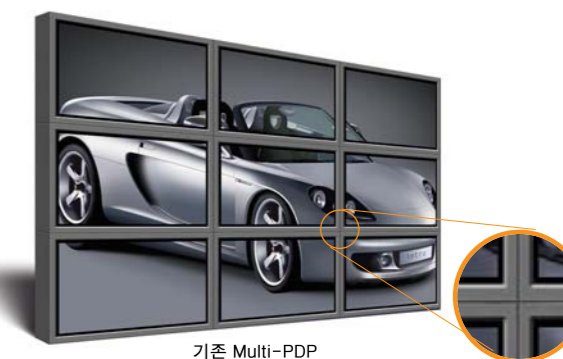

Huge digital images spread before your eyes

M-PDP is the world standard multi-buge display in control room, advertising, conference room, lobbies, public transportations, event hall, surveillance, broadcasting, shopping mall and etc.

ORION PDP M-PDP is renowned for its flexible, market-specific approach, successfully implemented in over a thousand places world wide.

It provides wide viewing angles, flicker-free pictures, clear images and room-saving design.