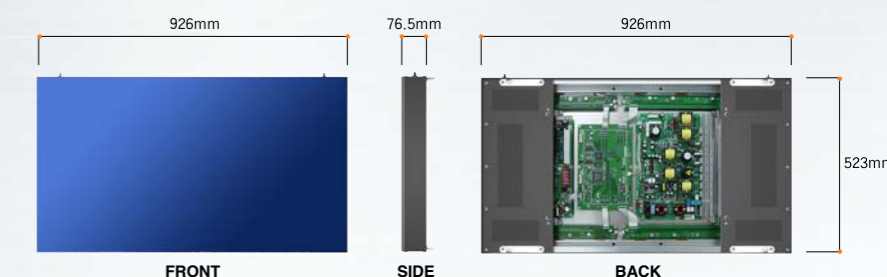

SPECIFICATION

Glimm Infinitely expandable Multi PDP

■ PLANK TYPE

The World 1st 4-Sides Dead Zone Free Multi PDP

- Infinitely Extensible by n X n
- Invisible seam between screens
- Less power consumption
- More efficient display space
- Less maintenance labor
- Easy installation & AS
- Thin & fashionable design
- Much better image quality

Model	M-PDP
Screen Size	42"
Dimension	926 x 523 x 76.5 mm
Display Area	921 x 518 mm
Aspect Ratio	16 : 9
Number of Cells	853 x 480
Peak Brightness	1,000 cd/m²
Contrast Ratio (dark Room)	3,000 : 1
Weight	25kg
Power Consumption	300w(max)
Seam폭(멀티 구성시)	5 mm
Video wall 구성	Multi screen (N X N)

PDP Plank : Module + Master Frame

PDP Plank block diagram

Innovative and the most competitive Solution for the Indoor Large Display Market

- -Innovative commercial Display Device superior to Multi-Cubes and Single PDP
- -High Performance Display Device with competitive price Superior Performance, but lower price than Multi-Cube system
- -Overcoming the limitation of current Single PDP Tiling infinitely for various shape and size

M-PDP is designed to provide larger display for advertising, monitoring and controlling. M-PDP is a super thin & digital multi-display developed by ORION PDP leading-edge digital technology. ORION PDP M-PDP is tailored to facilitate functionalities and make your business environment more efficient for a large place and digital era. More than 4 planks are combined into a huge PDP display with thinnest seam. This is the representative character - infinitely expandable.