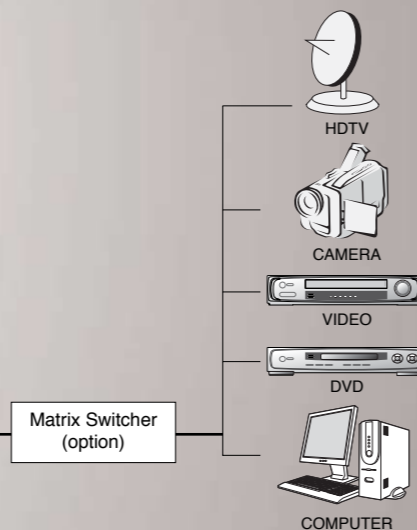

SPECIFICATION

Glimm Infinitely expandable **Multi PDP**

IMAGE PROCESSOR TYPE

Image processor built-in

1. PC(RGB) GRAPHIC

- 75Ω, 0.7V-p-p, D-Sub 15-Pin, (up to WUXGA at 60Hz)

2. PC(DVI) GRAPHIC

- PC Digital Interface, DVI-D, (up to WUXGA at 60Hz)